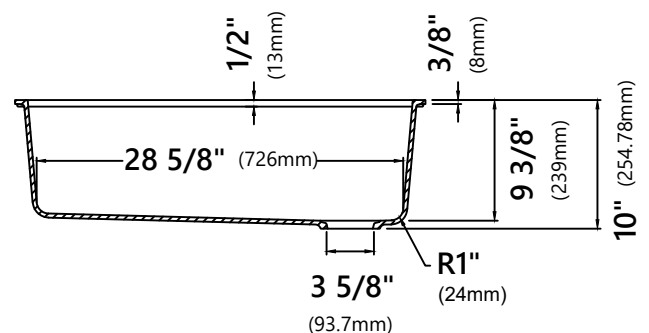

KGUW2-33

33 Inch Single Bowl Granite Undermount Kitchen Sink

Kräus®

SPECIFICATION SHEET

Sink Dimensions

Overall Dimensions: 32" x 19"

Bowl Dimensions: 30" x 16"

Sink Depth: 10"

Features

- Granite Composite
- Undermount Single Bowl Sink
- Required Minimum Cabinet Size: 36" Left to Right, 24" Front to Back
- Rear Off-Set Drain
- 3 1/2" Drain Opening

Accessories Included

- Cutting Board KCB-WS301SA
- Kitchen Sink Strainer ST-4
- Kitchen Rolling Mat KRM-11BL

Available Colors

- Metallic Black
- Metallic Brown
- Metallic Grey

CODES/STANDARDS:

Product Certification
cUPC

NOTE: Although Kraus granite and quartz composite sinks are highly heat resistant, placing hot items right from the stove or oven directly into the sink may cause surface discoloration. Consider using a trivet or rolling mat for extremely hot items to avoid potential heat damage.

NOTE: It is not recommended to install this sink with a negative reveal. Doing so will prohibit the use of any workstation accessories as they will not fit.

Warranty

Kraus Limited Lifetime Warranty

see website for details www.kraususa.com