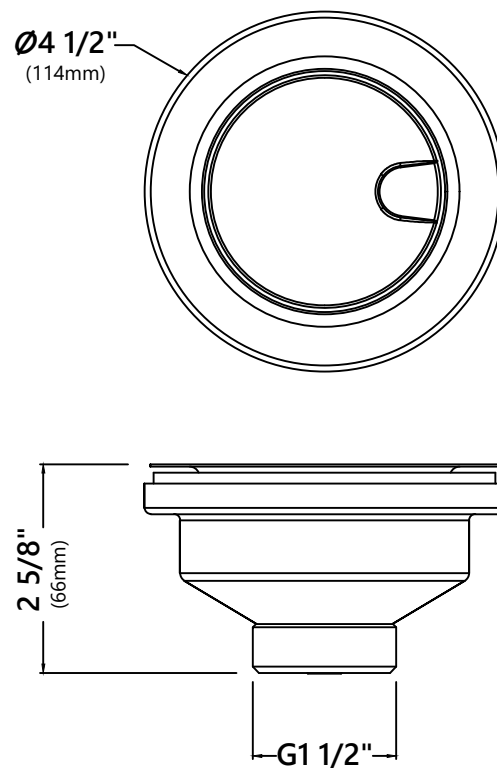

KGUW2-33

33 Inch Single Bowl Granite Undermount Kitchen Sink

Kräus[®]

SPECIFICATION SHEET

Sink Dimensions

Overall Dimensions: 32" x 19"

Bowl Dimensions: 30" x 16"

Sink Depth: 10"

ST-4

Stainless Steel Kitchen Sink Strainer

Strainer Dimensions

Overall Dimensions: $\phi 1\frac{1}{2}$ " x $2\frac{5}{8}$ "

Features

- Premium Stainless Steel construction
- Fits Standard $3\frac{1}{2}$ " or 4" Drain Opening
- Removable Strainer Prevents Debris from Clogging Drain Pipe
- Tailpiece Included
- Decorative Stainless Steel Cover Fits Over Drain

Warranty

Kraus 1 Year Limited Warranty

see website for details www.kraususa.com

KCB-WS301

Cutting Board

Cutting Board Dimensions

Overall Dimensions: 16 7/8" x 11" x 1/4"

Features

KRM-11

Multipurpose Roll-Up Dish Drying Rack

Rolling Mat Dimensions

Overall Dimensions: 16 7/8" x 12" x 3/8"

Features

- Roll-up over-the-sink drying rack
- Stainless steel construction with non-slip silicone coating
- Rolls up into a compact cylinder for storage
- Dishwasher safe
- Heat-safe up to 400° F
- Holds up to 85 lbs
- BPA-free and FDA-approved
- For Use with KFR4-33, KGF1-30, KGF1-33, KGF2-30, KGF2-33, KWF210-30, KWF210-33, KWF210-36, KWF410-30, KWF410-33, KWF410-36, KWT310-30, KWT310-33, KWT311-25, KWU110-27, KWU110-30, KWU110-32, KWU111-17, KWU111-23, KWU112-33, KWU120-45 and KWU210-57 kitchen sinks