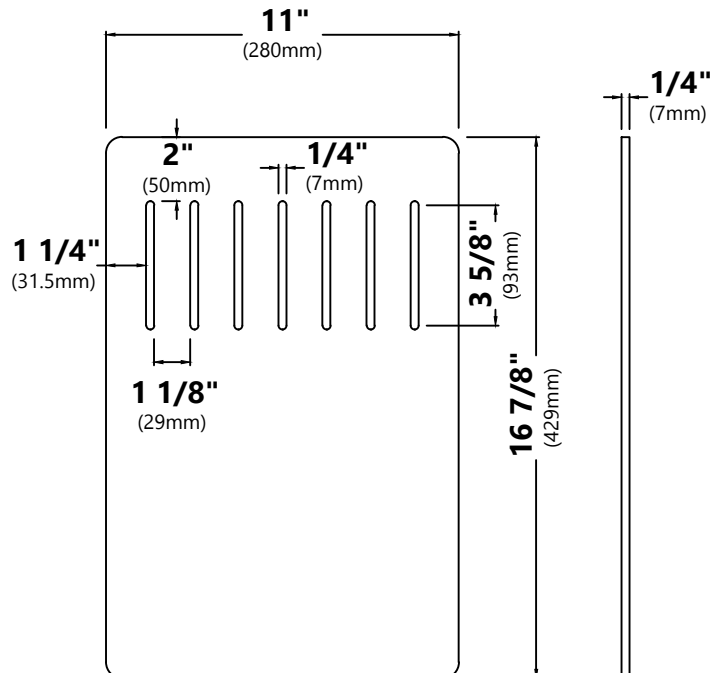

Warranty

Kraus One Year Limited Warranty

see website for details www.kraususa.com