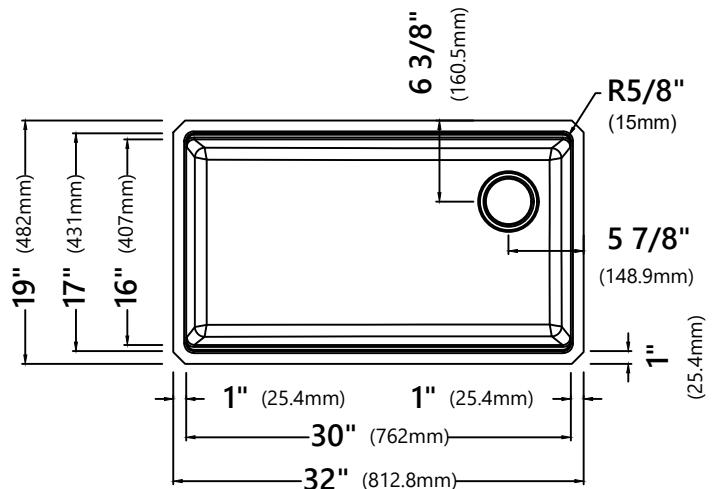

KGUW2-33

33 Inch Single Bowl Granite Undermount Kitchen Sink

Kräus®

SPECIFICATION SHEET

Sink Dimensions

Overall Dimensions: 32" x 19"

Bowl Dimensions: 30" x 16"

Sink Depth: 10"

Features

- Granite Composite
- Undermount Single Bowl Sink
- Required Minimum Cabinet Size: 36" Left to Right, 24" Front to Back
- Rear Off-Set Drain
- 3 1/2" Drain Opening

Accessories Included

- Cutting Board KCB-WS301SA
- Kitchen Sink Strainer ST-4
- Kitchen Rolling Mat KRM-11BL

Available Colors

- Metallic Black
- Metallic Brown
- Metallic Grey

CODES/STANDARDS:

Product Certification
cUPC

NOTE: Although Kraus granite and quartz composite sinks are highly heat resistant, placing hot items right from the stove or oven directly into the sink may cause surface discoloration. Consider using a trivet or rolling mat for extremely hot items to avoid potential heat damage.

NOTE: It is not recommended to install this sink with a negative reveal. Doing so will prohibit the use of any workstation accessories as they will not fit.

Warranty

Kraus Limited Lifetime Warranty

see website for details www.kraususa.com